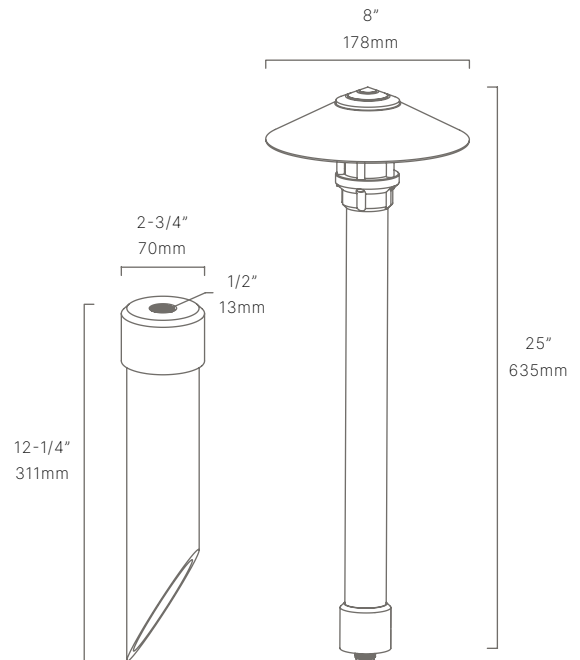

- Field Serviceable LED module
- Solid brass and copper construction
- Ideal for small pathways and small driveways

CONFIGURATOR:

BLD650125	LED	FINISH
	<input type="text"/>	<input type="text"/>
	() = Most common configuration	(NAT) Natural Brass
	(2710) 2700K 10W	(BLP) Bronze Living Patina
	(2715) 2700K 15W	(BLPX) Extra Dark BLP
(3010) 3000K 10W	(NI) Nickel PVD	
(3015) 3000K 15W		

AVAILABLE FINISHES:

NAT
Natural Brass/
Copper

BLP
Bronze Living
Patina

BLPX
Extra Dark Bronze
Living Patina

NI
Nickel PVD

FIXTURE DIMENSIONS	W8" x H25"
LIGHT SOURCE	Integrated LED
COLOR TEMPERATURES	2700K, 3000K
WATTAGES	10W, 15W
CRI (RA)	80 CRI
VOLTAGE	12V
DELIVERED LUMENS	245lm (3000K)
DIMMABLE	Yes, Dim to <10% via Transformer
DRIVER	Yes, 12V Integral Constant Current
TRANSFORMER	No, 12V AC/DC Transformer Required
MOUNT	Yes, Included 1/2" NPS Adapter
GROUND STAKE	Yes, Included MGS001612
FINISH	Included Natural
MATERIAL	Brass & Copper
WIRE LENGTH	24"
LOCATION	Exterior Wet
CERTIFICATIONS	UL, IP66, IP67, Dark Sky